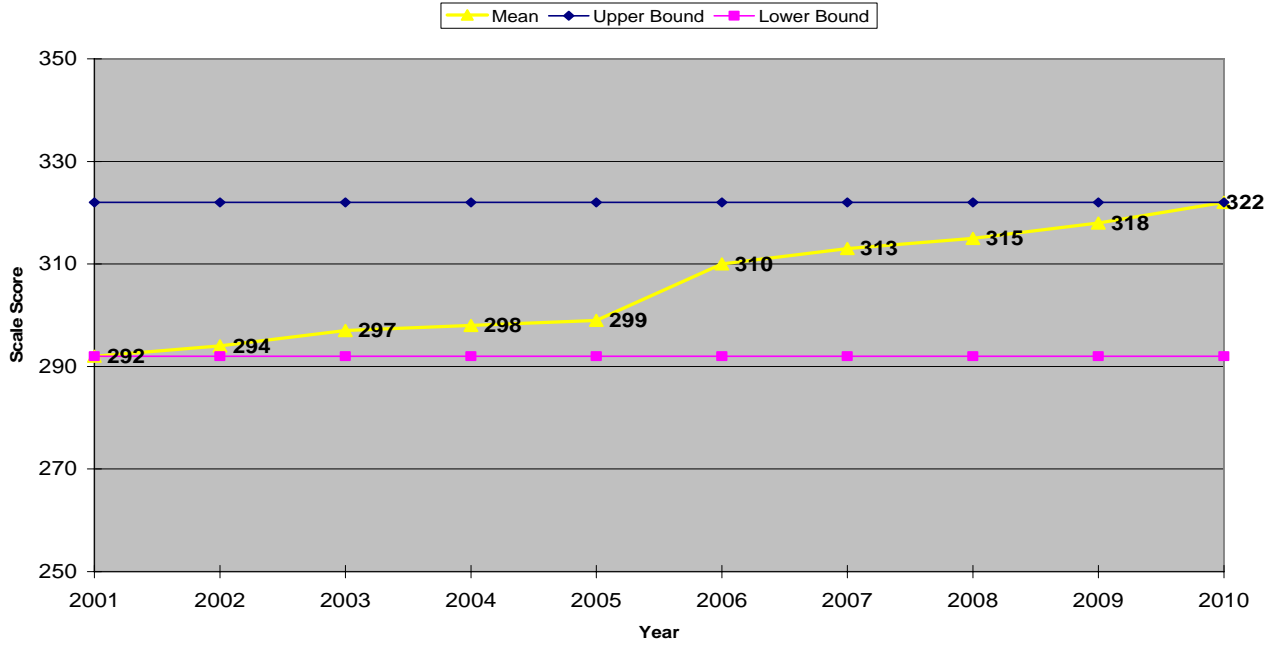

FCAT Reading Trends in Statewide Mean Scale Scores 2001 - 2010

Grade 7 Reading - Mean Scale Score 2001 - 2010*

*Mean scale score for 2010 is based on the approved SAR file (Ver. E)