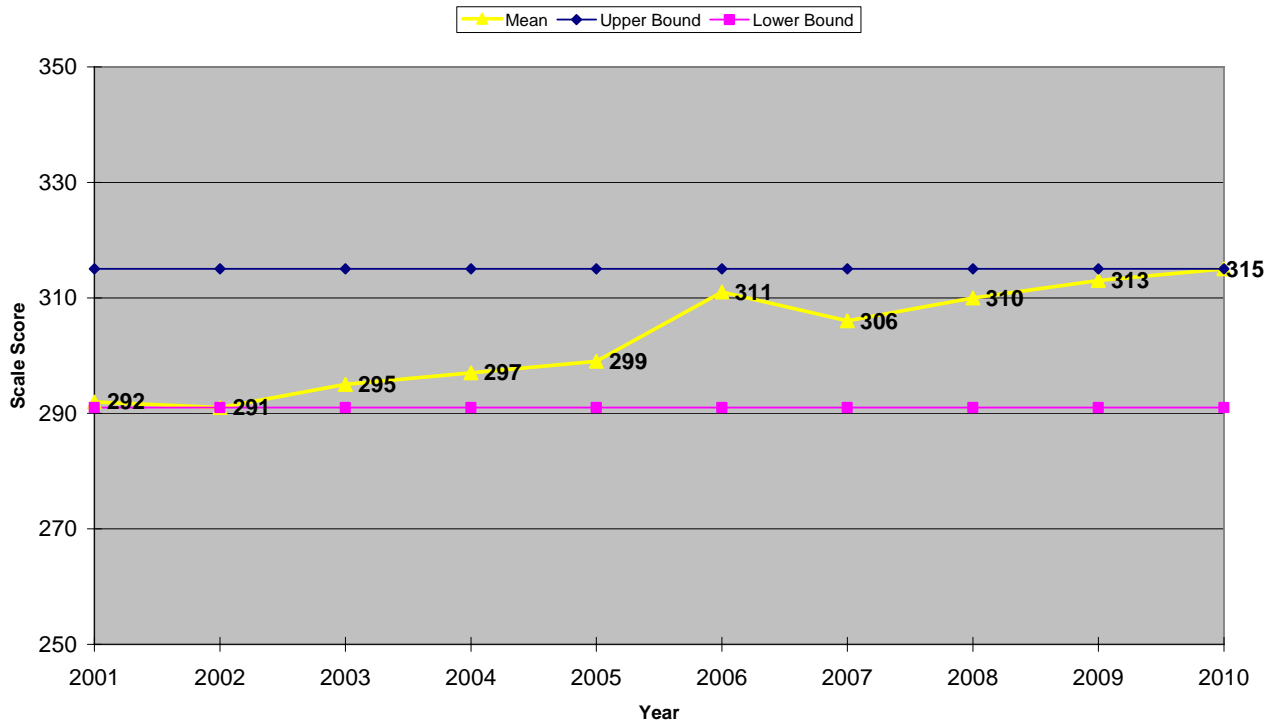

**Grade 6 Reading - Mean Scale Score
2001 - 2010***

*Mean scale score for 2010 is based on the approved SAR file (Ver. D)