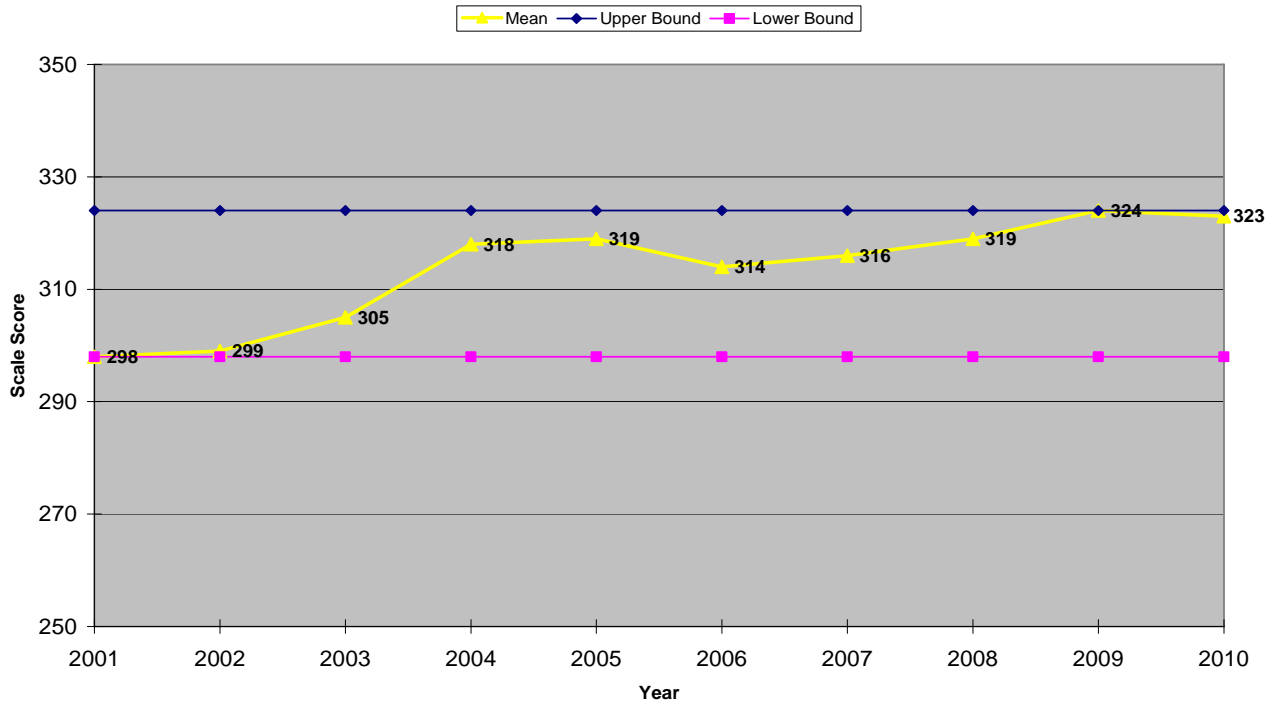

FCAT Reading Trends in Statewide Mean Scale Scores
2001 - 2010

**Grade 3 Reading - Mean Scale Score
2001 - 2010***

*Mean scale score for 2010 is based on the approved SAR file (Ver. E)

**Grade 4 Reading - Mean Scale Score
2001 - 2010***

*Mean scale score for 2010 is based on the approved SAR file (Ver. F)

FCAT Reading Trends in Statewide Mean Scale Scores
2001 - 2010

**Grade 5 Reading - Mean Scale Score
2001 - 2010***

*Mean scale score for 2010 is based on the approved SAR file (Ver. F)