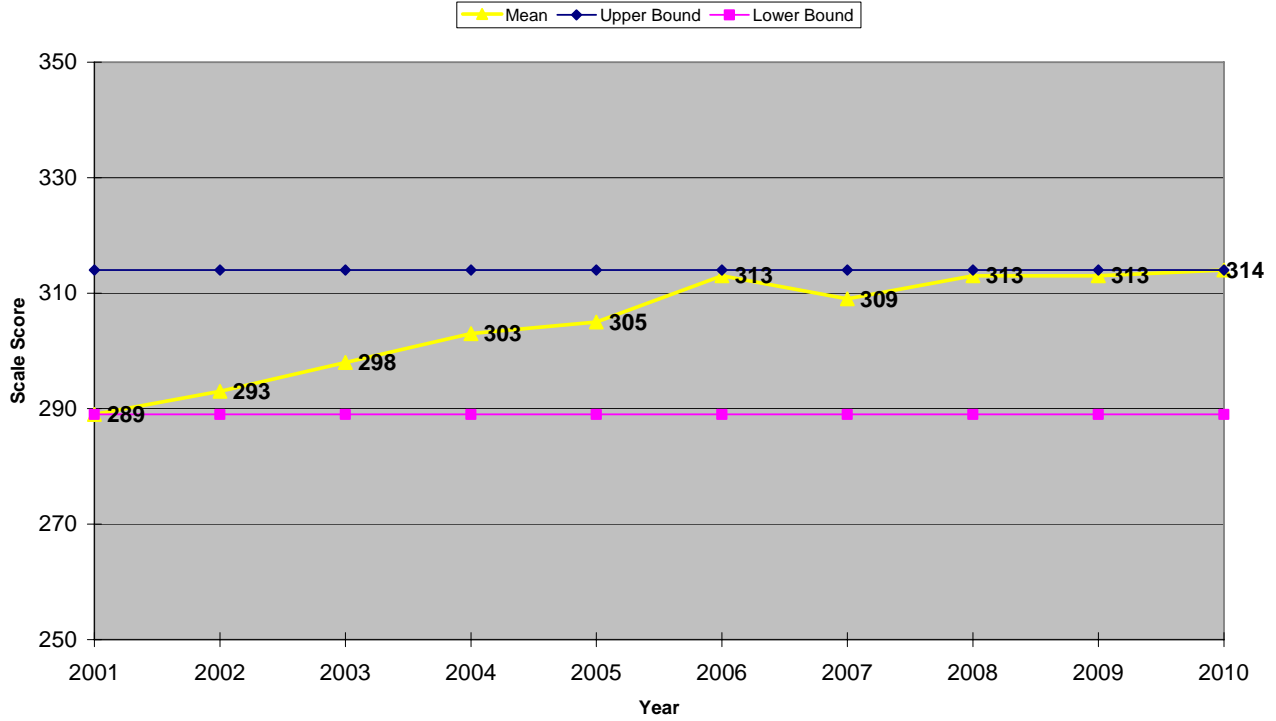

FCAT Reading Trends in Statewide Mean Scale Scores
2001 - 2010

**Grade 3 Reading - Mean Scale Score
2001 - 2010***

*Mean scale score for 2010 is based on the approved SAR file (Ver. E)

**Grade 4 Reading - Mean Scale Score
2001 - 2010***

*Mean scale score for 2010 is based on the approved SAR file (Ver. F)

FCAT Reading Trends in Statewide Mean Scale Scores
2001 - 2010

**Grade 5 Reading - Mean Scale Score
2001 - 2010***

*Mean scale score for 2010 is based on the approved SAR file (Ver. F)