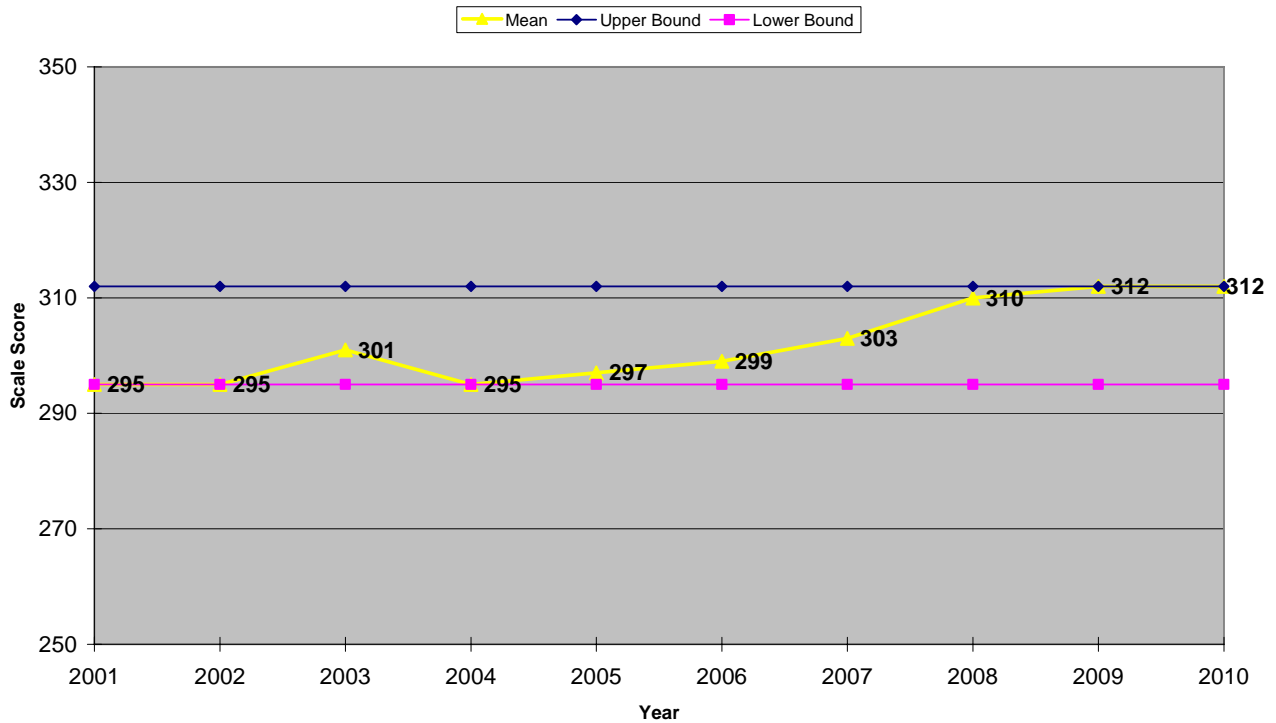

Grade 8 Reading - Mean Scale Score 2001 - 2010*

*Mean scale score for 2010 is based on the approved SAR file (Ver. E)