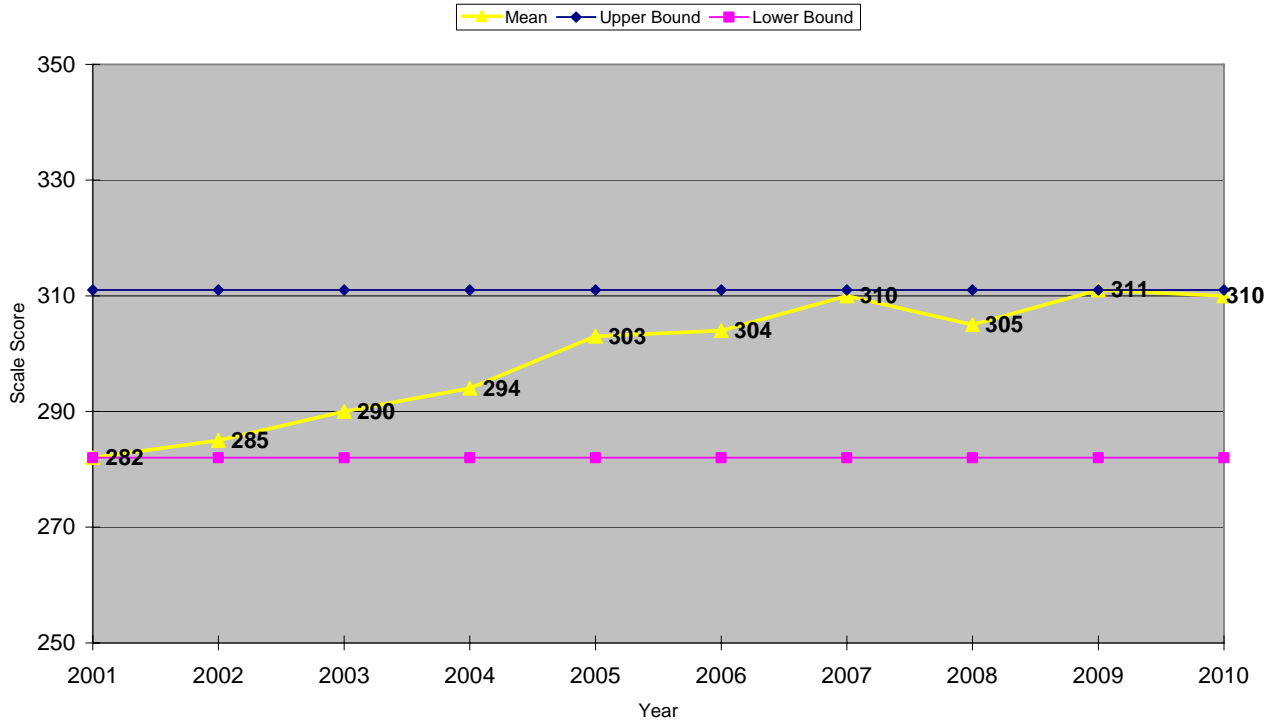

FCAT Reading Trends in Statewide Mean Scale Scores
2001 - 2010

**Grade 3 Reading - Mean Scale Score
2001 - 2010***

*Mean scale score for 2010 is based on the approved SAR file (Ver. E)

**Grade 4 Reading - Mean Scale Score
2001 - 2010***

*Mean scale score for 2010 is based on the approved SAR file (Ver. F)

FCAT Reading Trends in Statewide Mean Scale Scores
2001 - 2010

**Grade 5 Reading - Mean Scale Score
2001 - 2010***

*Mean scale score for 2010 is based on the approved SAR file (Ver. F)