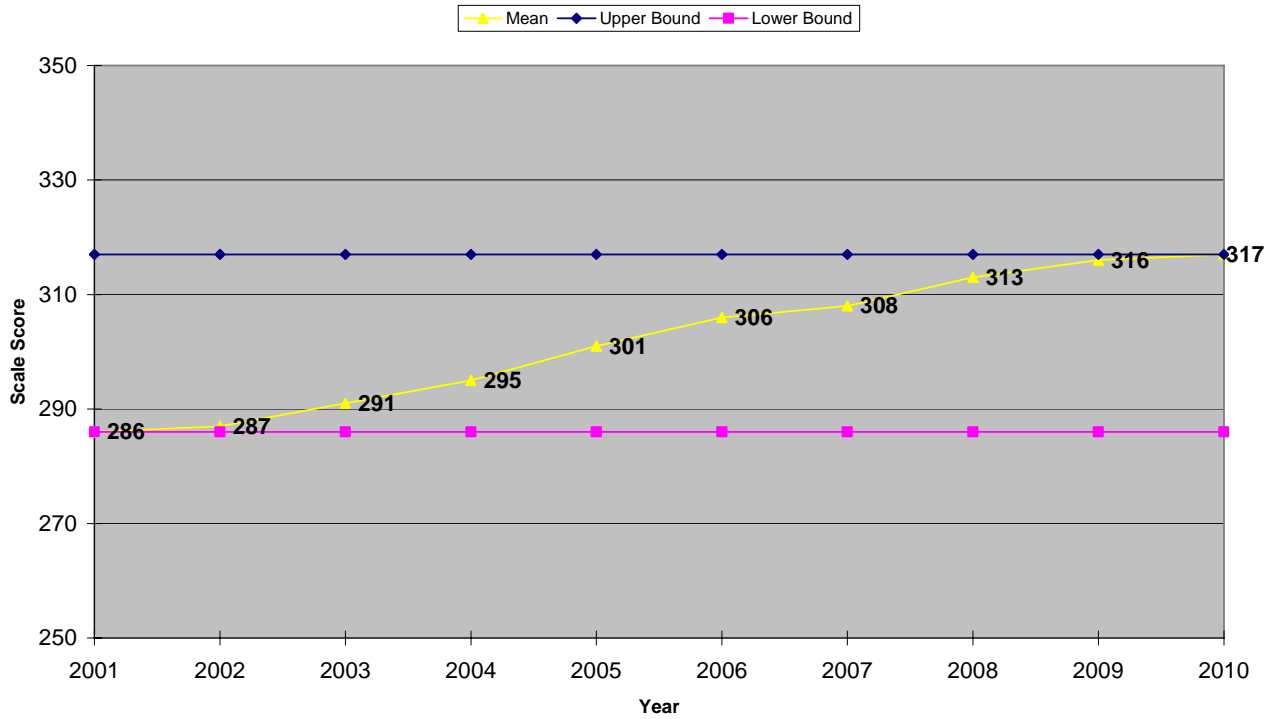

**Grade 9 Reading - Mean Scale Score
2001 - 2010***

*Mean scale score for 2010 is based on the approved SAR file (Ver. F)

**Grade 10 Reading - Mean Scale Score
2001 - 2010***

*Mean scale score for 2010 is based on the approved SAR file (Ver. D)