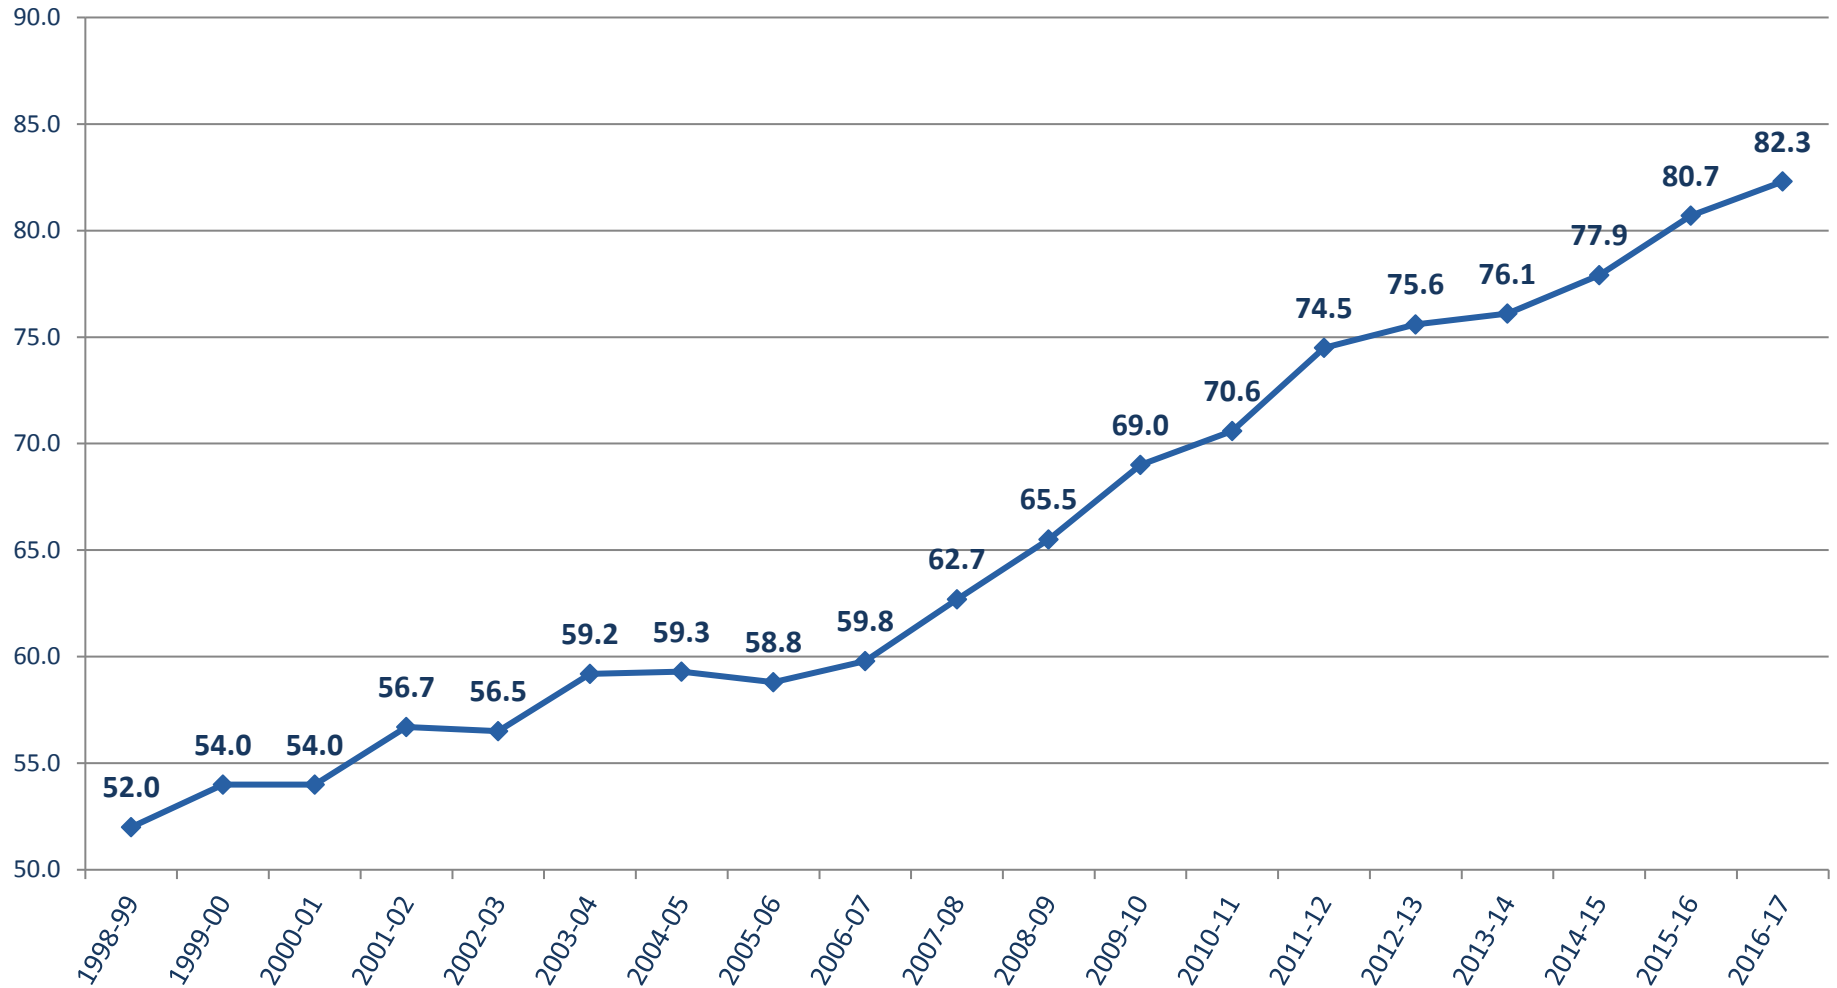

Florida's Graduation Rate 1998-99 to 2016-17

Note: The graduation rate used in this graph is based on the business rules required for the Uniform Federal Graduation Rate required by the USDOE for the 2010-11 school year and beyond.